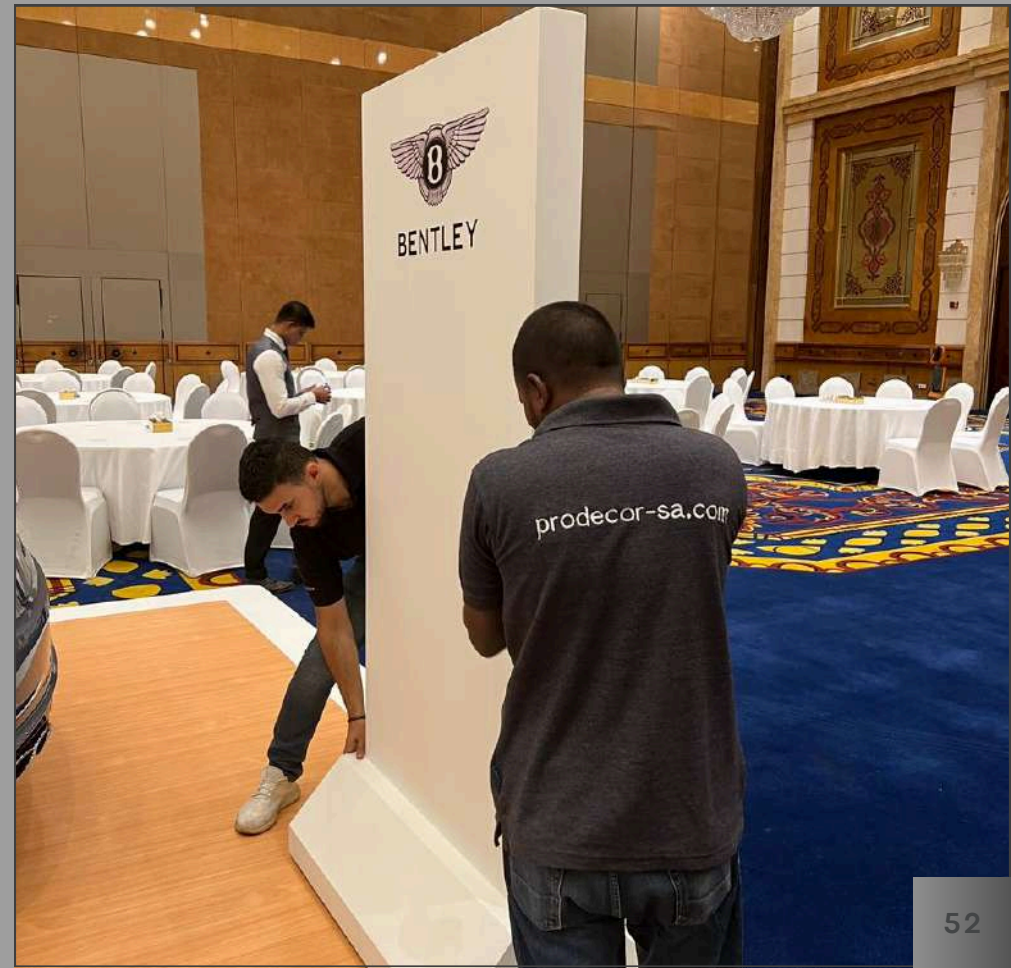

Cars Booth Bentley Booths & stands

SCOPE OF WORK :
Event's Activation

Location:
KSA -Jeddah - Hilton